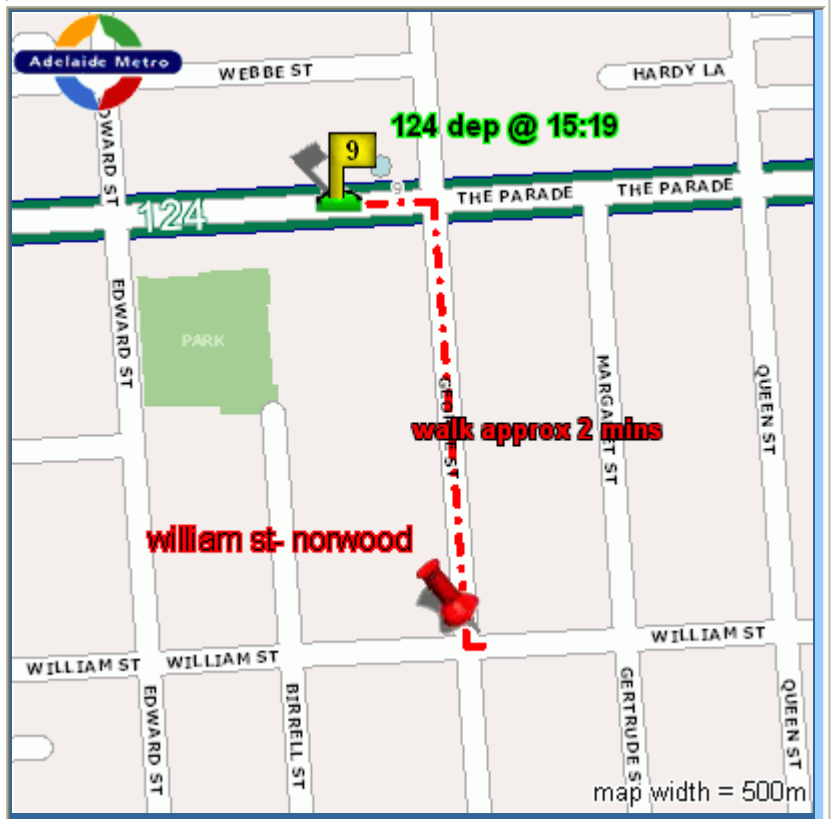

Departure Location : William St- Norwood  
 Arrival Location : Tynte St- North Adelaide

### Trip 1 Boarding

Relocate to Stop 9 The Parade, NORWOOD  
 Stop 9 is approx 350m NNW of William St- Norwood  
 (46m W of George St)

**124 bus departs Stop 9 @ 3:19 PM**

### Transfer Trip 1 to 2

Relocate to Stop X2 King William St, ADELAIDE  
Stop X2 is approx 150m NNW of Stop U2

(22.9m S of Hindley St)

**182 bus departs Stop X2 @ 3:41 PM**

### Destination

Tynte St- North Adelaide is approx 200m W of Stop 4

\* = Time listed is *approximate*, extrapolated from data available in public timetables.  
All walk times and distances are *approximate*.