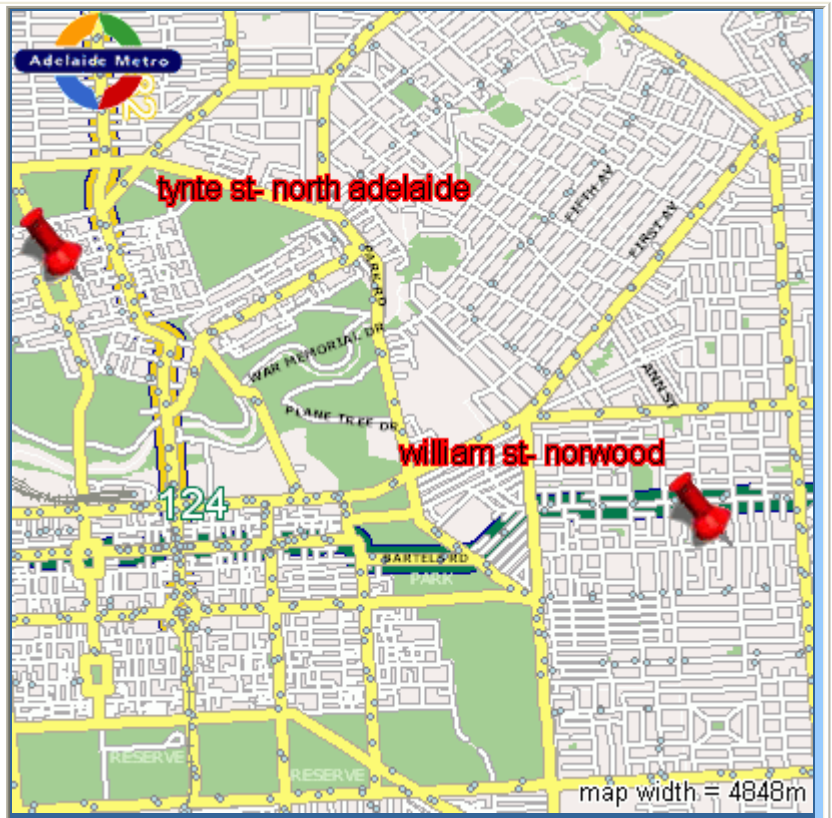

Departure Location : William St- Norwood  
 Arrival Location : Tynte St- North Adelaide

### Trip 1 Boarding

Relocate to Stop 9 The Parade, NORWOOD  
 Stop 9 is approx 350m NNW of William St- Norwood  
 (46m W of George St)

**124 bus departs Stop 9 @ 3:19 PM**

### Transfer Trip 1 to 2

Relocate to Stop X2 King William St, ADELAIDE  
Stop X2 is approx 150m NNW of Stop U2

(22.9m S of Hindley St)

**182 bus departs Stop X2 @ 3:41 PM**

### Destination

Tynte St- North Adelaide is approx 200m W of Stop 4

\* = Time listed is *approximate*, extrapolated from data available in public timetables.  
All walk times and distances are *approximate*.